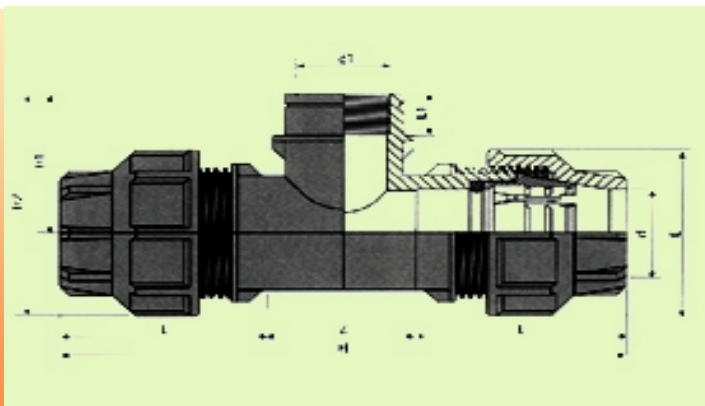

HDPE тройник 90° женска резба бърза връзка PN 10

d x d x d	L	Z	H	E	L1	H1		
16 x 1/2" x 16						2,12 лв.		
20 x 1/2" x 20	54	24,0	132	46	18	46	70	2,52 лв.
20 x 3/4" x 20	54	24,0	132	46	18	46	70	2,49 лв.
25 x 1/2" x 25	60	30,0	150	52	16	44	71	3,00 лв.
25 x 3/4" x 25	60	30,0	150	52	19	46	73	3,00 лв.
25 x 1" x 25	60	30,0	150	52	21	52	79	3,00 лв.
25 x 1 1/4" x 25	60	30,0	150	52	24	56	83	3,69 лв.
32 x 3/4" x 32	72	42,0	186	64	19	58	85	4,58 лв.
32 x 1" x 32	72	42,0	186	64	25	58	93	4,43 лв.
32 x 1 1/4" x 32	72	42,0	186	64	31	58	101	4,57 лв.
32 x 1 1/2" x 32	72	42,0	186	64	37	58	109	4,57 лв.
40 x 1" x 40	75	62,0	212	78	22	72	110	6,74 лв.
40 x 1 1/4" x 40	75	62,0	212	78	24	69	113	6,74 лв.
40 x 1 1/2" x 40	75	62,0	212	78	24	73	113	6,74 лв.
40 x 2" x 40	75	62,0	212	78	24	77	113	6,74 лв.
50 x 1 1/4" x 50	96	72,0	264	94	24	79	128	-
50 x 1 1/2" x 50	96	72,0	264	94	24	73	131	9,26 лв.
50 x 2" x 50	96	72,0	264	94	26	85	134	9,26 лв.
63 x 1 1/4" x 63	96	72,0	264	94	27	85	137	13,65 лв.

d x d x d	L	Z	H	E	L1	H1		
63 x 1 1/2" x 63	109	80,0	298	113	26	85	143	13,65 лв.
63 x 2" x 63	109	80,0	298	113	28	87	143	13,65 лв.
75 x 2" x 75	126	80,0	332	128	30	100	166	25,51 лв.
75 x 2 1/2" x 75	126	80,0	332	128	31	100	166	25,51 лв.
75 x 3" x 75	126	80,0	332	128	34	100	174	25,51 лв.
90 x 3" x 90	126	80,0	332	128	36	100	177	45,92 лв.
110 x 4" x 90	126	80,0	332	128	38	100	181	54,75 лв.